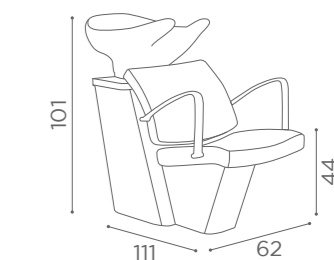

In photo:
Vintage Black G1
Vintage Grey K1
Bordeaux H8

DESKS
FORM

L60XW30cm
SHELF ACC/085
€299

In photo:
Gold K6

DESKS
FORM

RD/250
€1.449

RD/252
€2.149

RD/254
€2.149