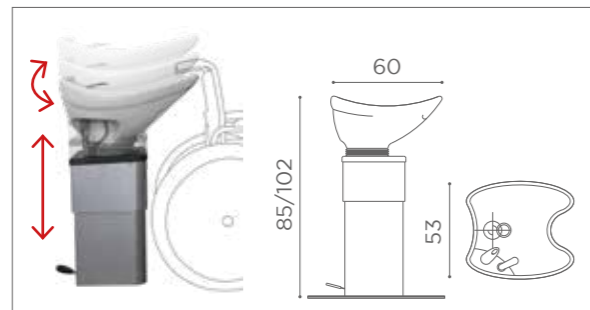

COLUMN+

WHITE BASIN ☐ WU/065/B **€1.499** BLACK BASIN ☒ WU/065/N **€1.599**