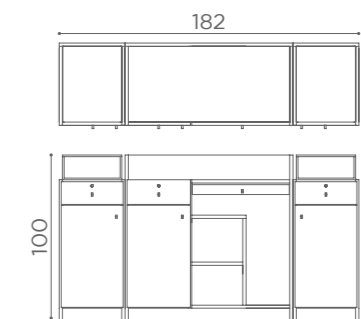

RD/280
€1.249

RD/281
€2.199

RD/282

RD/282
€3.149

L60XW30cm

SHELF ACC/084
€99

DESKS
DISCOVERY

RD/246
€2.199