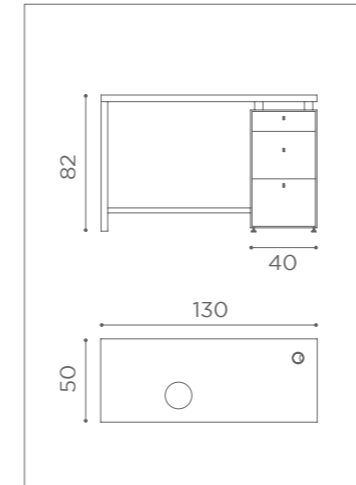

MB/MT015
€1.099