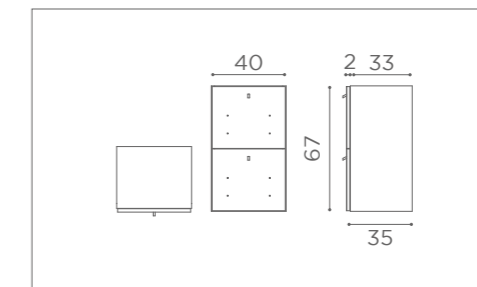

TROLLEYS

GLAM

MATERIALS

VINTAGE 01	BLACK ASH 02	CEMENT GREY 03	WHITE ASH 06

STYLE

CANNES WOOD

FRONT AVAILABLE IN THE MATERIALS

VINTAGE 01	BLACK ASH 02	CEMENT GREY 03	WHITE ASH 06

CANNES STEEL