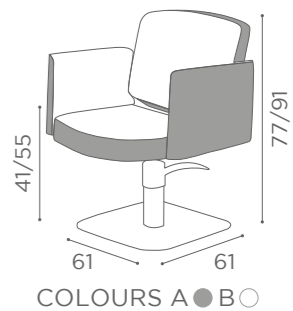

SWIVEL	PUMP WITH BRAKE		BLACK PUMP WITH BRAKE
★	CH/160-1 €779	CH/160-4 €1.179	★	CH/160-4N €1.229
R	CH/160-1/R €979	CH/160-4/R €1.279	R	CH/160-4/RN €1.329
S	CH/160-1/S €979	CH/160-4/S €1.279	S	CH/160-4/SN €1.329