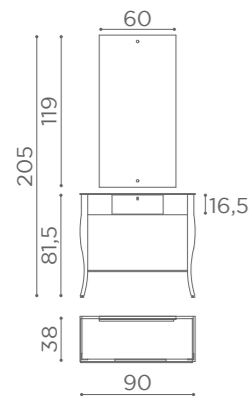

MIRRORS
SECRET

MIRRORS
HORIZON

AVAILABLE
IN THE
MATERIALS