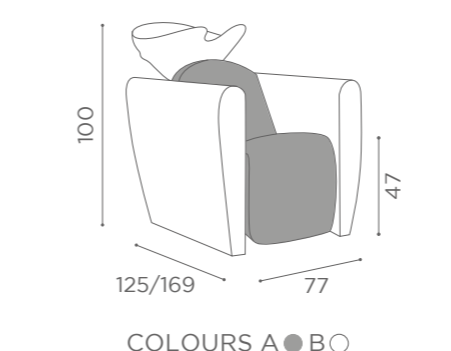

WASH UNITS LEGEND

1 SEATER

	CHAISE LONGUE MASSAGE	CHAISE LONGUE	
	WU/510/B €4.299	WU/511/B €3.699	WU/512/B €2.799
	WU/510/N €4.399	WU/511/N €3.799	WU/512/N €2.899
	WU/510/M €4.499	WU/511/M €3.899	WU/512/M €2.999