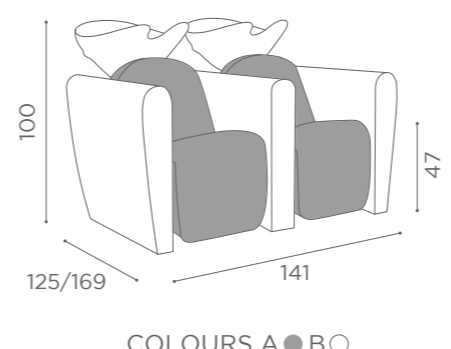

WASH UNITS LEGEND

1 SEATER

	CHAISE LONGUE MASSAGE	CHAISE LONGUE	
	WU/510/B €4.299	WU/511/B €3.699	WU/512/B €2.799
	WU/510/N €4.399	WU/511/N €3.799	WU/512/N €2.899
	WU/510/M €4.499	WU/511/M €3.899	WU/512/M €2.999