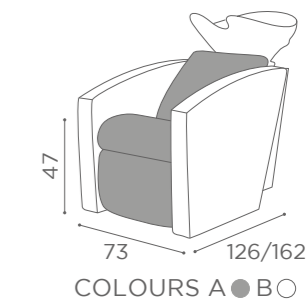

WASH UNITS GRAVITY

	LIFT LEG REST MASSAGE	LIFT LEG REST
	WU/155/B €4.899	WU/150/B €3.999
	WU/155/N €4.999	WU/150/N €4.099

In photo:
A Black Damask 25
B Gold Damask 24

WASH UNITS MIRAGE

LINK
SH/881
€329

	LEG REST	
	WU/110/B €2.799	WU/111/B €2.199
	WU/110/N €2.899	WU/111/N €2.299

In photo:
A Vintage White G3
B Vintage Chocolate H9