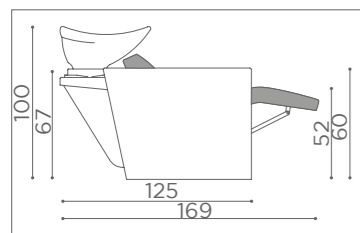

In photo:
Vintage Ice K8