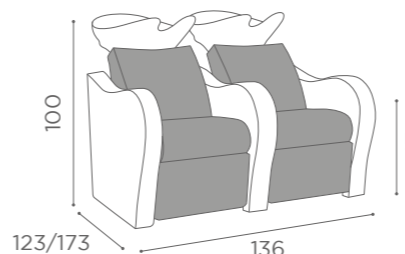

COLOURS A ● BO