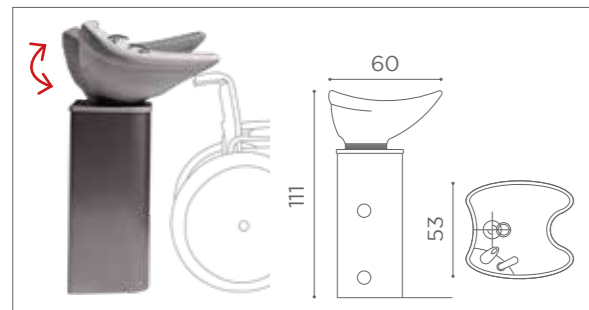

ACCESSORIES

COLUMN

WHITE BASIN ☐ WU/060/B **€899** BLACK BASIN ☒ WU/060/N **€999**