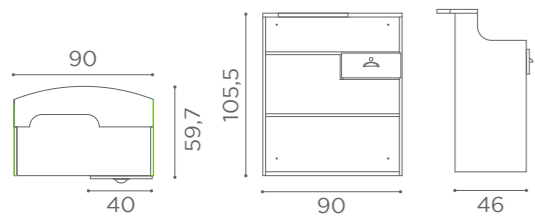

In photo:
Vintage
Black G1