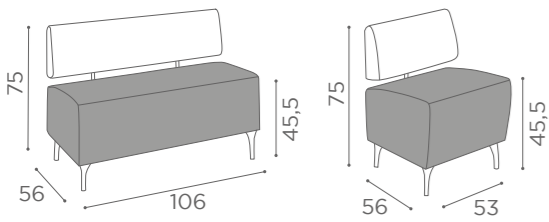

SH/994
"S" SHAPE
€1.379

In photo:
Honey L1

"C" SHAPE

"S" SHAPE

COLOURS A ● BO

WAITING AREA
OPALE

SH/954
€679

SH/955
€979