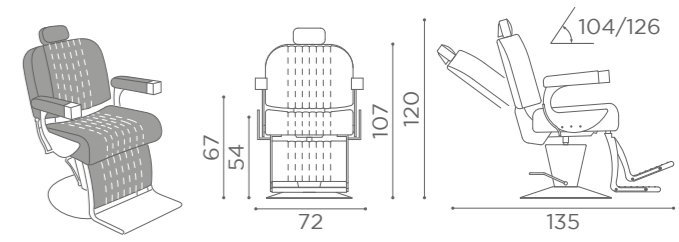

In photo:
Vintage
Brown F5