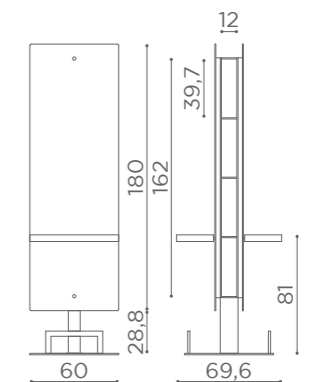

MIRRORS
LUNAR

SERVER

MIRRORS
LUNAR