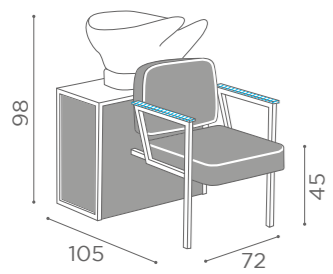

VINTAGE 01   BLACK ASH 02   CEMENT GREY 03

COLOURS A ● B ○
MATERIALS C ●

In photo:
A Tea 62
B Espresso 64
C Black Ash 02