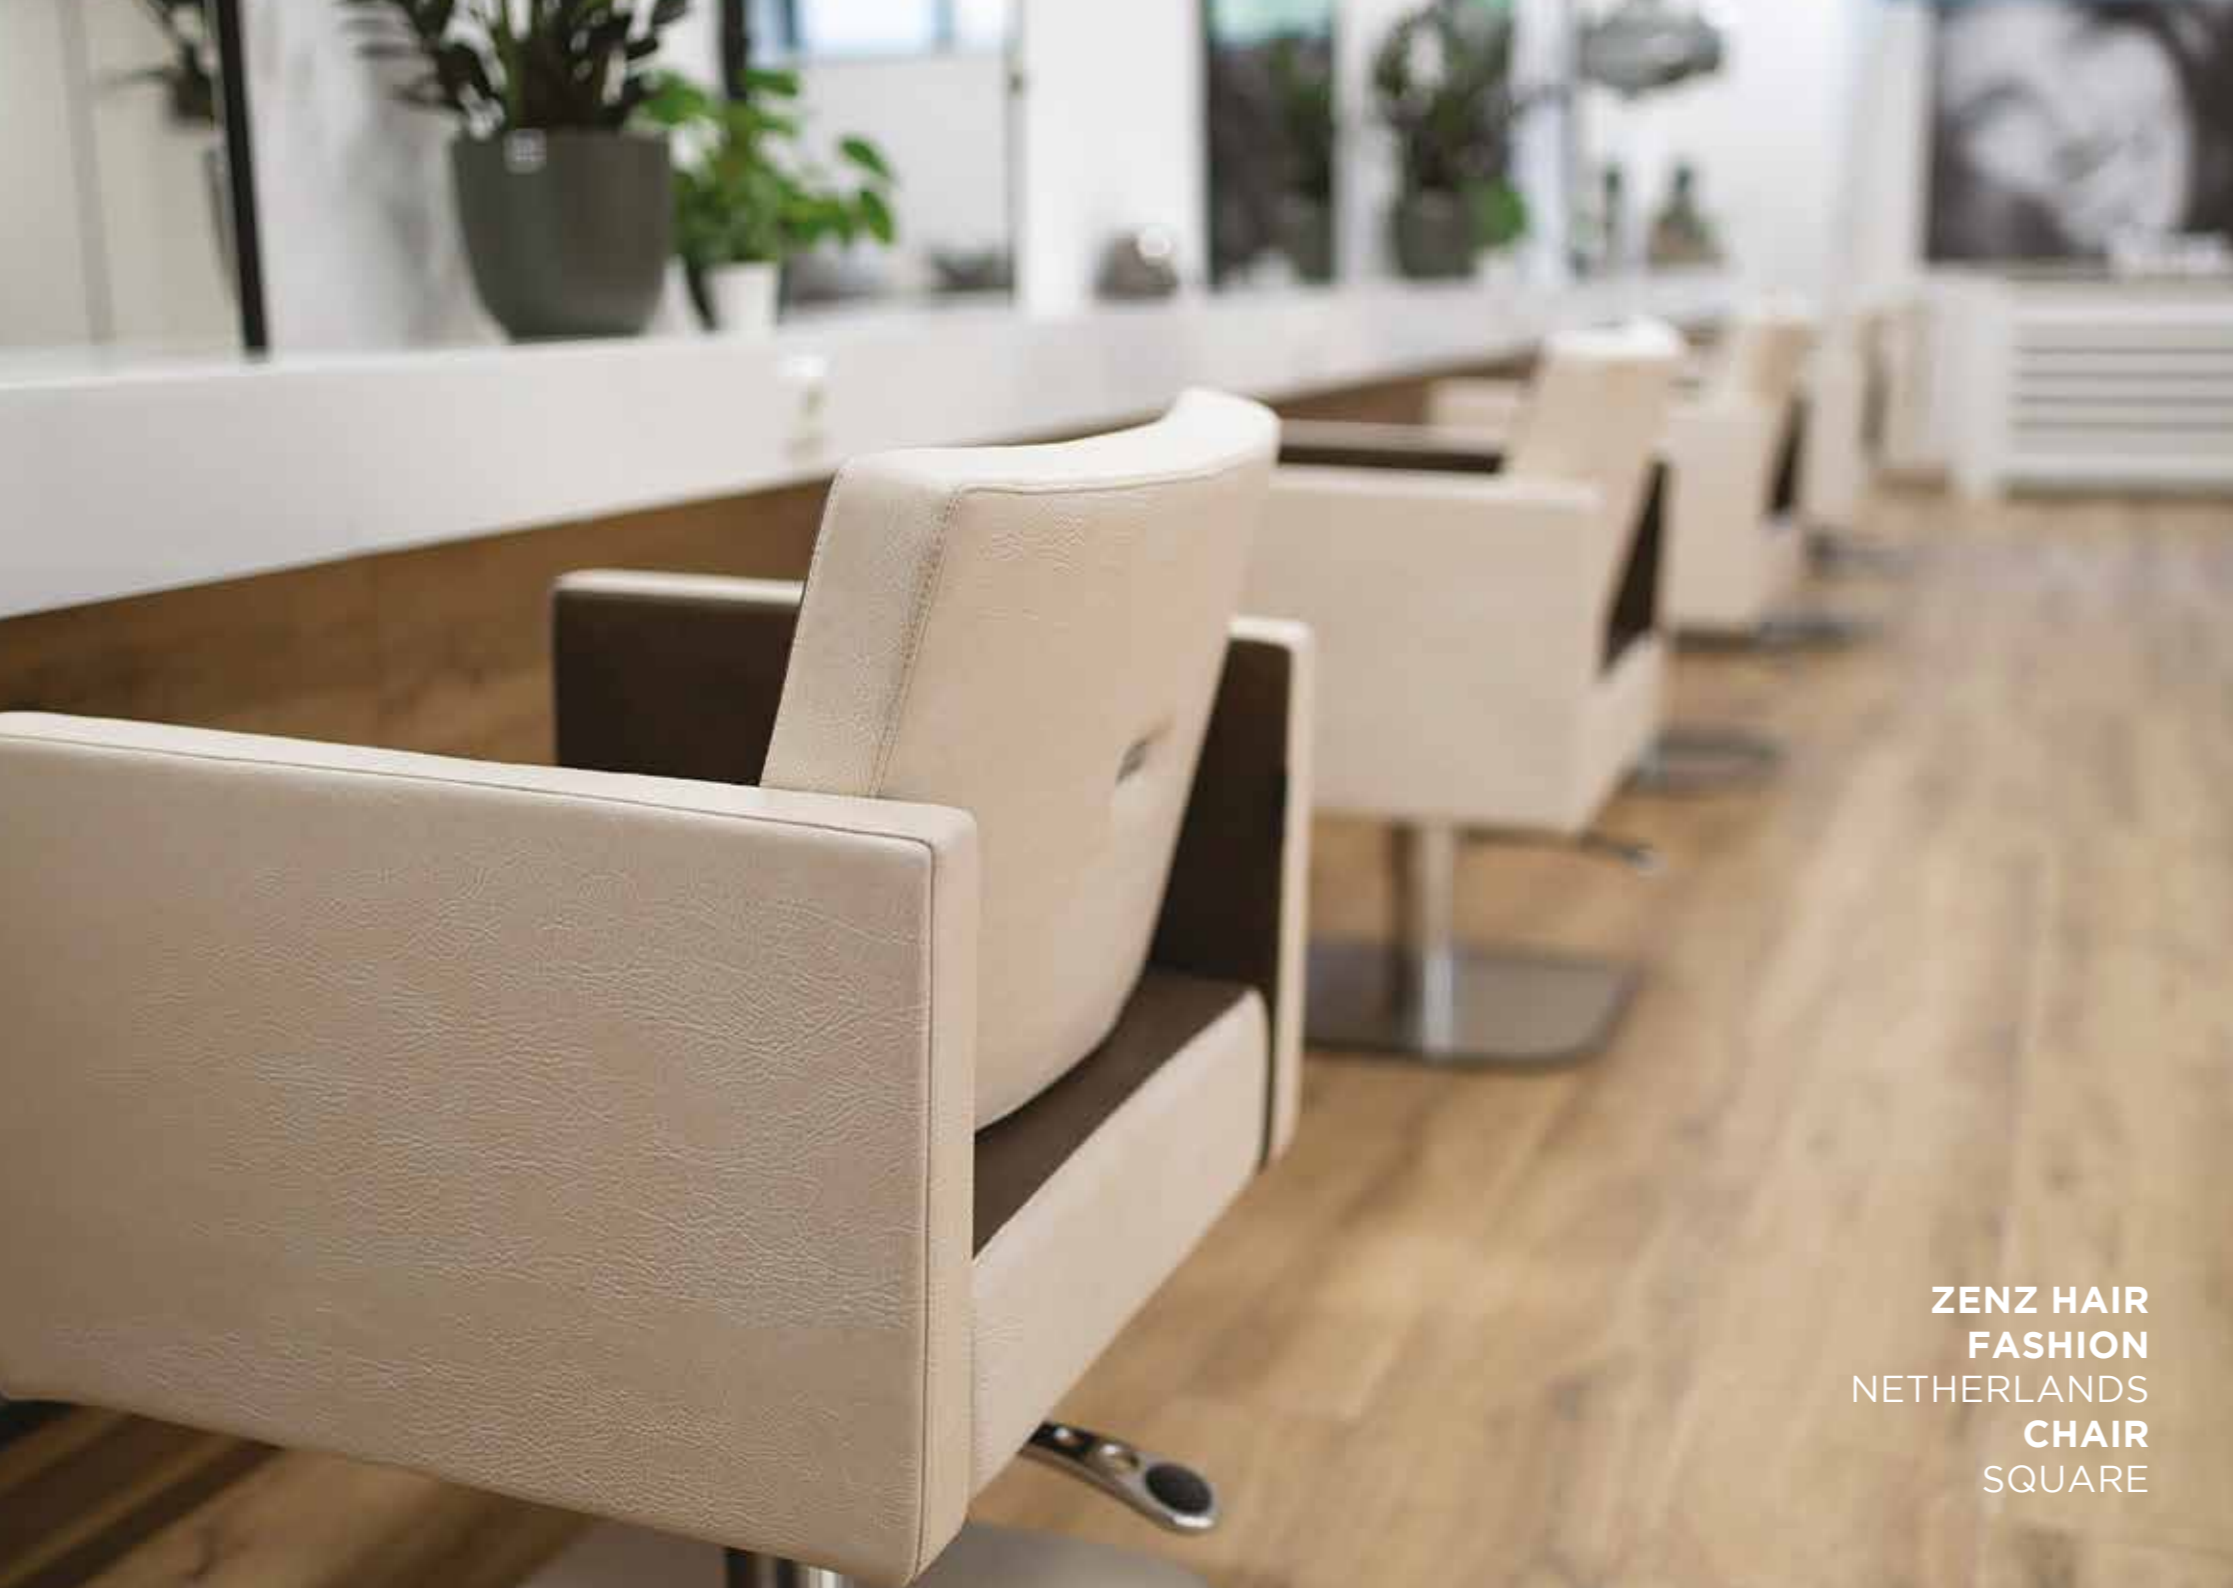

TEXAS
MB/S121
€199

RODEO
MB/S131
€339

DIVINE
MB/S161
€289

A M B I E N C E

PRESENTED BY

Salon Ambience

100% MADE IN ITALY 

ZENZ HAIR
FASHION
NETHERLANDS
CHAIR
SQUARE