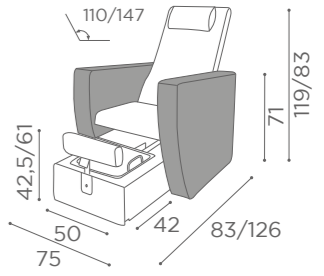

In photo:
A Chocolate Milk K3
B Milk 61

COLOURS A ○ B ●