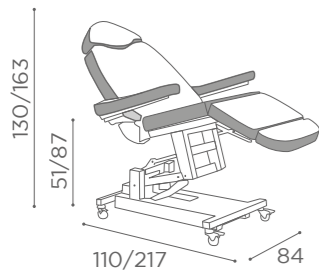

In photo:
A Milk 61
B Mango 53

TREATMENT CHAIRS
PODOLUX

MB/P30
€3.999

MB/P30-P
€139

In photo:
Vintage White G3

TREATMENT CHAIRS DALLAS

MB/P10
€3.629

MB/P11
€3.629