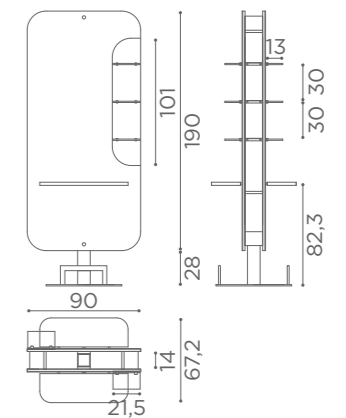

MI/522-10
€3.499

In photo:
Honey L1

MIRRORS
NEW YORK

MI/510-09
€1.499

MIRRORS
NEW YORK

MI/512-09
€3.499

MIRRORS
PLANET

MI/490-05
€1.499