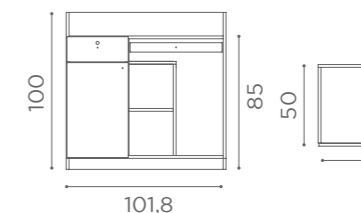

RD/280
€1.249

RD/281
€2.199

RD/282

RD/282
€3.149

L60XW30cm

SHELF ACC/084
€99

DESKS
DISCOVERY

RD/246
€2.199