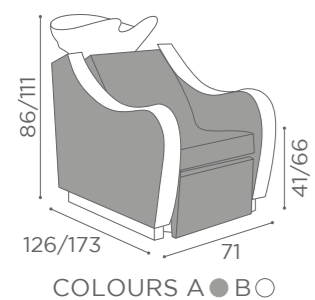

LIFT LEG REST MASSAGE	LIFT LEG REST
	WU/155/B €4.899	WU/150/B €3.999
	WU/155/N €4.999	WU/150/N €4.099