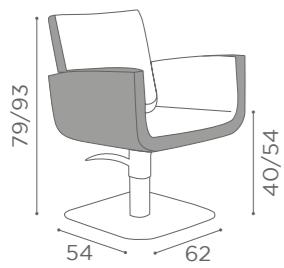

COLOURS A ● B ○

SEE PAGE 21 FOR
RECLINING VERSION

In photo:
Bordeaux H8