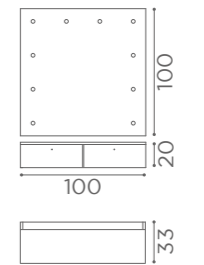

MB/PL53
€719

MAKEUP
CELEBRITY

MB/PL61
€1.169

MB/PL62
€829

RECEPTION
NIRVANA

MB/A94
€99
L60XW30cm

RECEPTION
NIRVANA

MB/RD010
€1.219