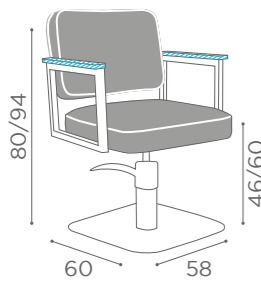

COLOURS A ● B ○
MATERIALS C ●