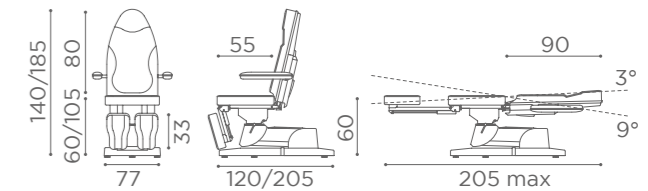

In photo:
A Milk 61
B Mango 53

TREATMENT CHAIRS
PODOLUX

MB/P30
€3.999

MB/P30-P
€139

In photo:
Vintage White G3

TREATMENT CHAIRS DALLAS

MB/P10
€3.629

MB/P11
€3.629