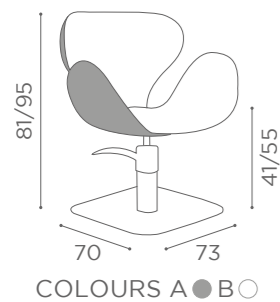

COLOURS A ● B ○

SEE PAGE 21 FOR
RECLINING VERSION

In photo:
A Vintage Tan G2
B Vintage White G3

CHAIRS TULIP

	SWIVEL	PUMP WITH BRAKE		BLACK PUMP WITH BRAKE
★	SH/300-1 €1.079	SH/300-4 €1.479	★	SH/300-4N €1.529
R	SH/300-1/R €1.279	SH/300-4/R €1.579	R	SH/300-4/RN €1.629
S	SH/300-1/S €1.279	SH/300-4/S €1.579	S	SH/300-4/SN €1.629