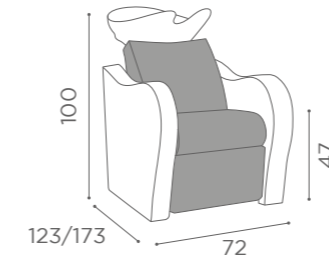

In photo:
A Vintage White G3
B Vintage Blue K2

COLOURS A ● BO