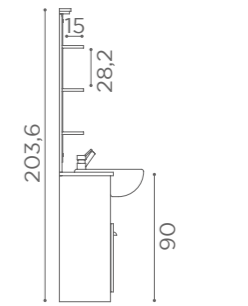

BARBER
TRIOMPHE VINTAGE

MM/110
€2.499

MM/111/B
€3.129

MM/111/N
€3.229

BARBER HORIZON

MM/080
€1.219

SHINE
RT/091
€479

MM/081
€1.919