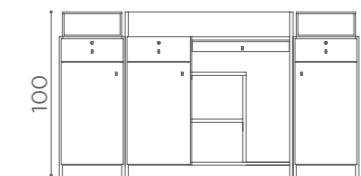

RD/280
€1.249

RD/281
€2.199

RD/282

RD/282
€3.149

L60XW30cm

SHELF ACC/084
€99

DESKS
DISCOVERY

RD/246
€2.199