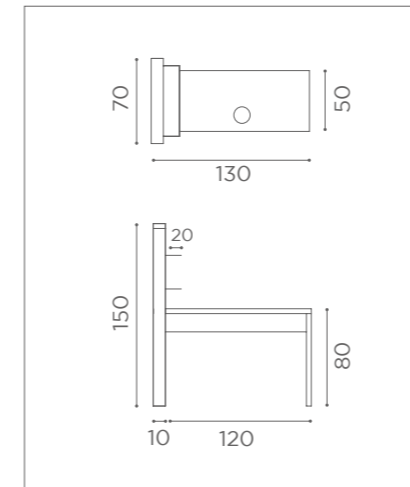

MANICURE
ALLURE

MB/MT120
€1.399