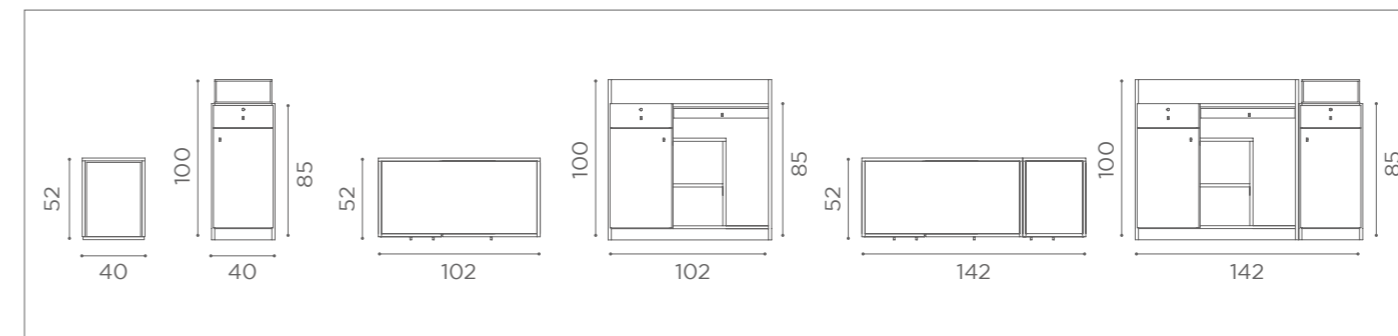

RECEPTION
NIRVANA

RECEPTION
NIRVANA

MB/RD021