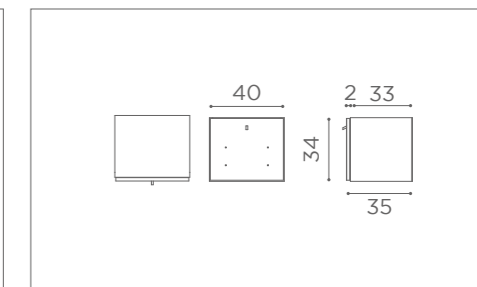

TROLLEYS

GLAM

MATERIALS

VINTAGE 01	BLACK ASH 02	CEMENT GREY 03	WHITE ASH 06

STYLE

CANNES WOOD

FRONT AVAILABLE IN THE MATERIALS

VINTAGE 01	BLACK ASH 02	CEMENT GREY 03	WHITE ASH 06

CANNES STEEL