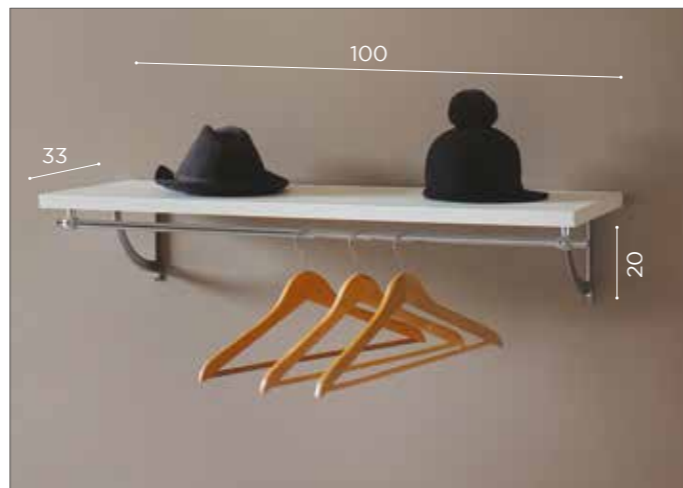

SPA

MB/C53
€689

POOL

MB/V02
€99

COATS

MB/A96
€299

ACCESSORIES STOOLS

PODO