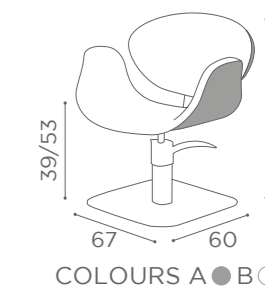

CHAIRS CAMILLE

	SWIVEL	PUMP WITH BRAKE		BLACK PUMP WITH BRAKE
★	CH/040-1 €749	CH/040-4 €1.149	★	CH/040-4N €1.199
R	CH/040-1/R €949	CH/040-4/R €1.249	R	CH/040-4/RN €1.299
S	CH/040-1/S €949	CH/040-4/S €1.249	S	CH/040-4/SN €1.299

In photo:
A Gold K6
B Milk 61

CHAIRS AMBER

	SWIVEL	PUMP WITH BRAKE		BLACK PUMP WITH BRAKE
★	SH/430-1 €729	SH/430-4 €1.129	★	SH/430-4N €1.179
R	SH/430-1/R €929	SH/430-4/R €1.229	R	SH/430-4/RN €1.279
S	SH/430-1/S €929	SH/430-4/S €1.229	S	SH/430-4/SN €1.279

SEE PAGE 21 FOR
RECLINING VERSION

In photo:
A Marine L2
B Gold K6