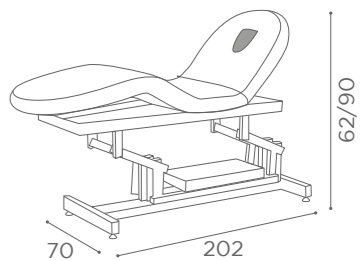

COLOURS A ○ B ●

In photo:
A Tea 62
B Milk 61