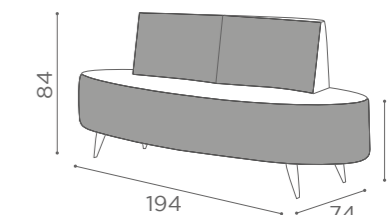

SH/994
"S" SHAPE
€1.379

In photo:
Honey L1

"C" SHAPE

"S" SHAPE

COLOURS A ● BO

WAITING AREA
OPALE

SH/954
€679

SH/955
€979