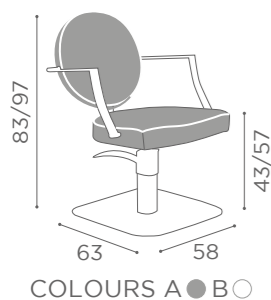

SWIVEL	PUMP WITH BRAKE		BLACK PUMP WITH BRAKE
★	CH/040-1 €749	CH/040-4 €1.149	★	CH/040-4N €1.199
R	CH/040-1/R €949	CH/040-4/R €1.249	R	CH/040-4/RN €1.299
S	CH/040-1/S €949	CH/040-4/S €1.249	S	CH/040-4/SN €1.299