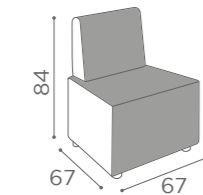

COLOURS A ● BO

In photo:
Vintage White G3
Vintage Brown F5