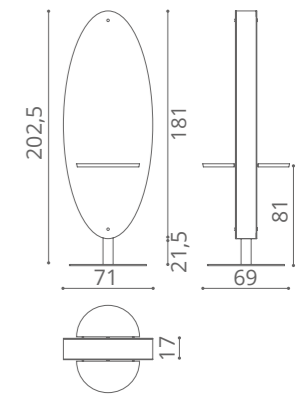

WOODEN
SHELF
AVAILABLE
IN THE
MATERIALS

VINTAGE
01

BLACK
ASH 02

CEMENT
GREY 03