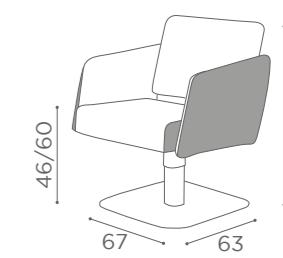

COLOURS A ● B ○

In photo:
Honey L1

CHAIRS QUADRO

	SWIVEL	PUMP WITH BRAKE		BLACK PUMP WITH BRAKE
★	SH/790-1 €679	SH/790-4 €1.079	★	SH/790-4N €1.129
R	SH/790-1/R €879	SH/790-4/R €1.179	R	SH/790-4/RN €1.229
S	SH/790-1/S €879	SH/790-4/S €1.179	S	SH/790-4/SN €1.229