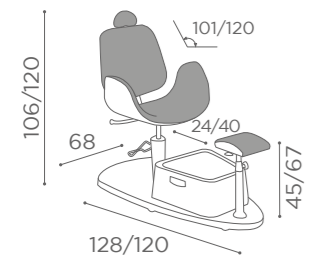

COLOURS A ○ B ●

In photo:
Chocolate Milk K3