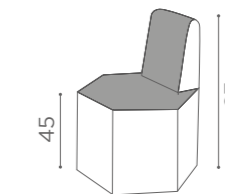

COLOURS A ● BO

In photo:
Marine L2
Gold K6