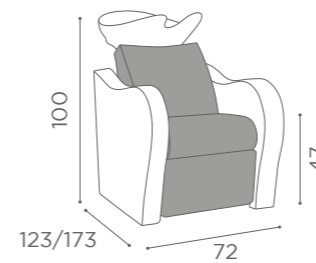

WASH UNITS LUXURY

WASH UNITS LUXURY+

FOR LUXURY
AND LUXURY+

COVER ACC/125
€149

LINK ACC/110
€23

97X122X5cm

SEPARÈ ACC/120
€449

In photo:
A Champagne 10
B Black Coffee 59