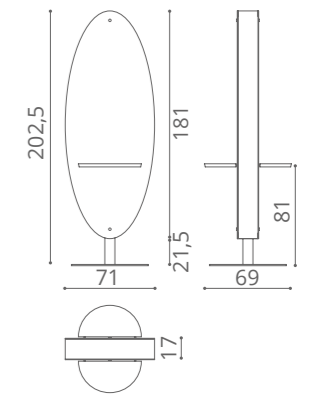

MIRRORS
MERCURY

MIRRORS
MERCURY