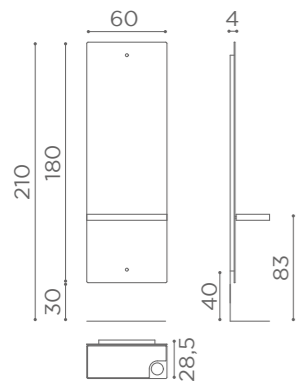

ST/033
€299