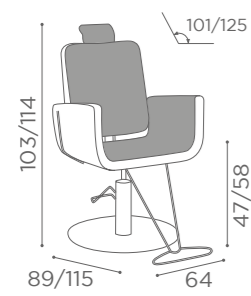

COLOURS A ○ B ●

In photo:
Vintage Grey K1