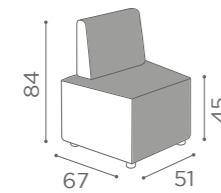

COLOURS A ● BO

In photo:
Vintage White G3
Vintage Brown F5