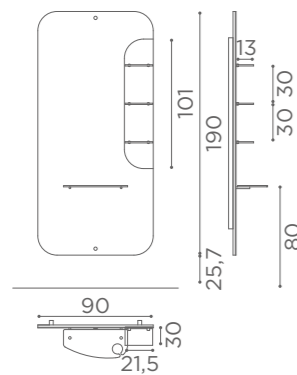

In photo:
Honey L1