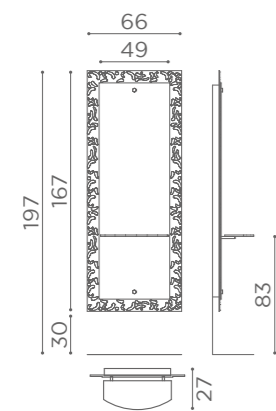

MIRRORS
FIJI

MIRRORS
LYON

SERVER