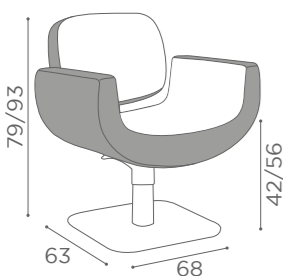

COLOURS A ● B ○

SEE PAGE 21 FOR
RECLINING VERSION

In photo:
Honey L1

CHAIRS NAOMI+

	SWIVEL	PUMP WITH BRAKE		BLACK PUMP WITH BRAKE
★	CH/170-1 €899	CH/170-4 €1.299	★	CH/170-4N €1.349
R	CH/170-1/R €1.099	CH/170-4/R €1.399	R	CH/170-4/RN €1.449
S	CH/170-1/S €1.099	CH/170-4/S €1.399	S	CH/170-4/SN €1.449