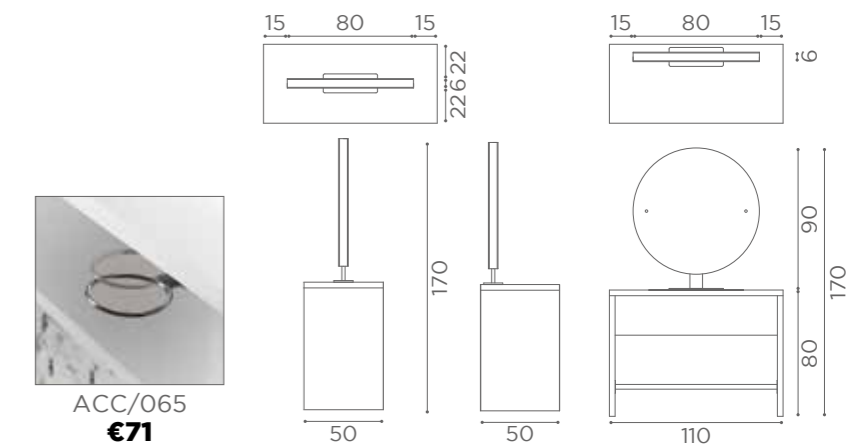

MIRRORS
BROOKLYN

MIRRORS
BROOKLYN