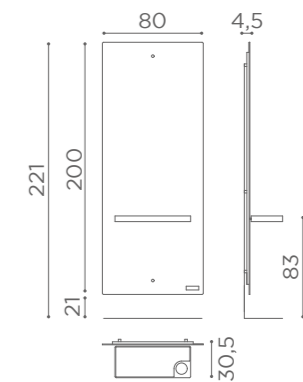

MI/440-07
€1.119