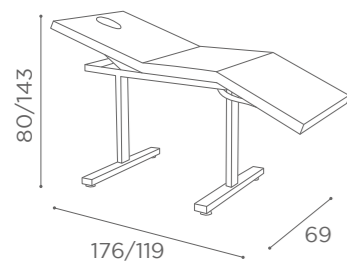

SPA MB/C53
€689
See page 32

MB/A33
€69

In photo:
A Light Grey G5
B Milk 61

COLOURS A ○ B ●

BEDS
BONDI

MB/L15
€969

MB/A66
€115

In photo:
Milk 61