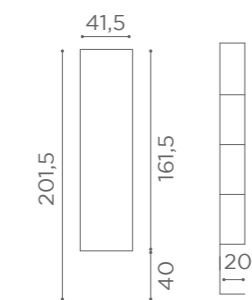

ST/033
€299