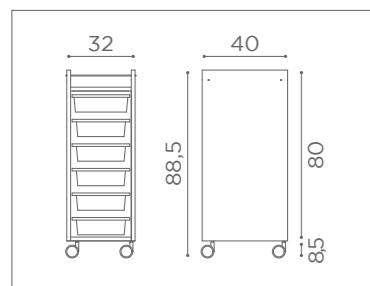

TROLLEYS

GLAM

MATERIALS

VINTAGE 01	BLACK ASH 02	CEMENT GREY 03	WHITE ASH 06

STYLE

CANNES WOOD

FRONT AVAILABLE IN THE MATERIALS

VINTAGE 01	BLACK ASH 02	CEMENT GREY 03	WHITE ASH 06

CANNES STEEL