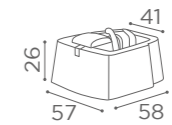

MB/PC160
€2.649

COLOURS A ○ B ●

In photo:
A Vintage White G3
B Vintage Grey K1

PODO
ATLANTIS

90°
ROTATION

	MASSAGE
MB/PC250 €2.499	MB/PC260 €3.249

MB/A95
€169

In photo:
A Cappuccino 63
B Champagne 10