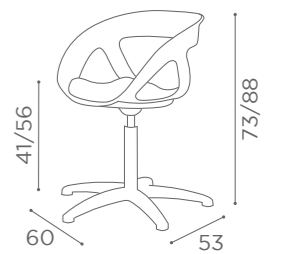

In photo:
Strawberry Milk K4

CHAIRS
EVA

MB/P24
€1.629

COLOURS A ○ B ●

In photo:
Vintage Grey K1

CHAIRS
AUDREY

MB/P14
€249

MB/P18
€369