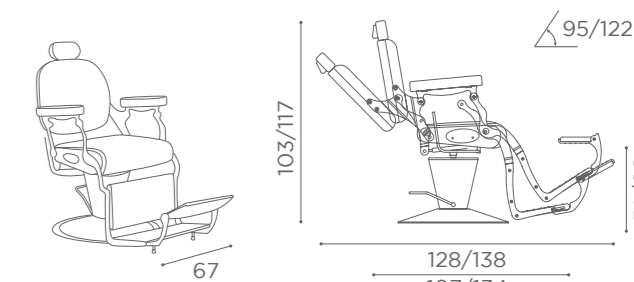

BARBER
PREMIER WHITE

In photo:
Vintage
Ash G4

BARBER
PREMIER BLACK