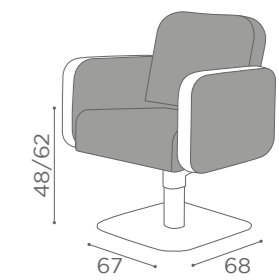

COLOURS A ● B ○

SEE PAGE 21 FOR
RECLINING VERSION

In photo:
Bordeaux H8

CHAIRS ICON

	SWIVEL	PUMP WITH BRAKE		BLACK PUMP WITH BRAKE
★	CH/070-1 €799	CH/070-4 €1.199	★	CH/070-4N €1.249
R	CH/070-1/R €999	CH/070-4/R €1.299	R	CH/070-4/RN €1.349
S	CH/070-1/S €999	CH/070-4/S €1.299	S	CH/070-4/SN €1.349