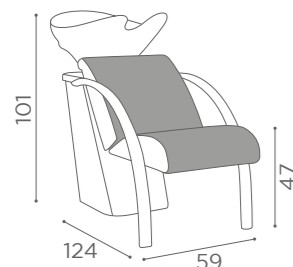

In photo:
A Vintage Black G1
B Vintage Tan G2
C Vintage 01

WASH UNITS DREAMWASH

LINK
SH/881
€329

	SH/222/B €1.629
	SH/222/N €1.729

COLOURS A ● B ○

In photo:
Chocolate Milk K3

LINK
BLACK WU/L251
SILVER WU/L252
RED WU/L253
€329