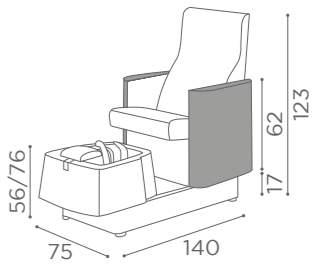

MB/PC160
€2.649

COLOURS A ○ B ●

In photo:
A Vintage White G3
B Vintage Grey K1

PODO
ATLANTIS

90°
ROTATION

	MASSAGE
MB/PC250 €2.499	MB/PC260 €3.249

MB/A95
€169

In photo:
A Cappuccino 63
B Champagne 10