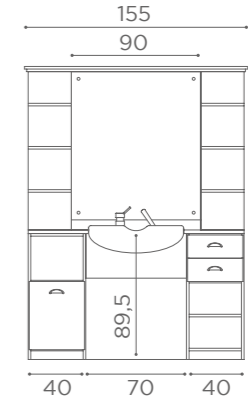

BARBER
TRIOMPHE VINTAGE

MM/110
€2.499