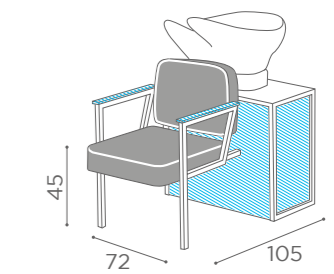

WASH UNITS MADISONWASH 1 POSITION

STRUCTURE WITH
LAMINATE PANELS
In photo
Vintage 01

	WU/450/B €2.249
	WU/450/N €2.349

● AVAILABLE IN THE MATERIALS

VINTAGE 01 BLACK ASH 02 CEMENT GREY 03

COLOURS A ● B ○
MATERIALS C ●