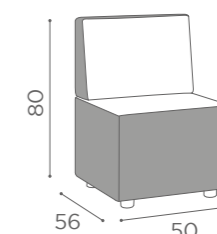

COLOURS A ● B O

In photo:
A Vintage White G3
B Vintage Brown F5