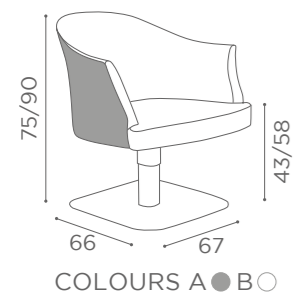

In photo:
Vintage Grey K1

CHAIRS MARGOT

	SWIVEL	PUMP WITH BRAKE		BLACK PUMP WITH BRAKE
★	CH/120-1 €779	CH/120-4 €1.179	★	CH/120-4N €1.229
R	CH/120-1/R €979	CH/120-4/R €1.279	R	CH/120-4/RN €1.329
S	CH/120-1/S €979	CH/120-4/S €1.279	S	CH/120-4/SN €1.329