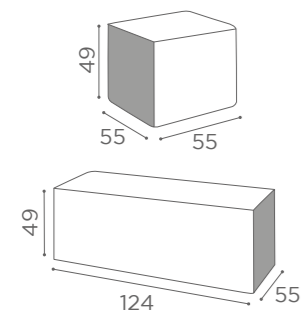

COLOURS A ○ B ●

In photo:
Milk 61
Strawberry
Milk K4