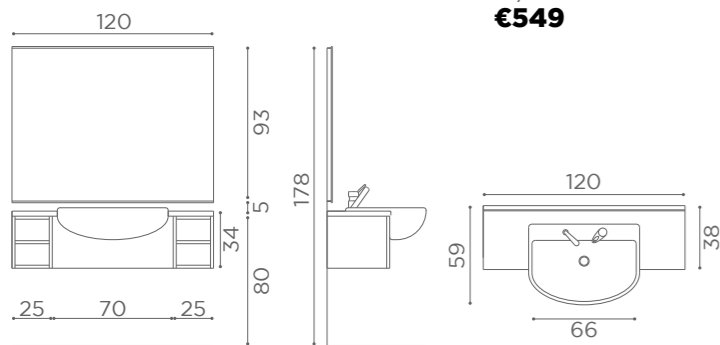

BARBER HORIZON

BARBER CLIFF