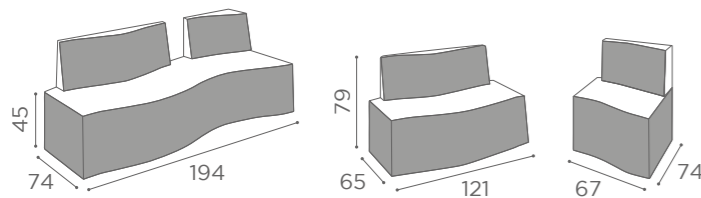

COLOURS A ● BO