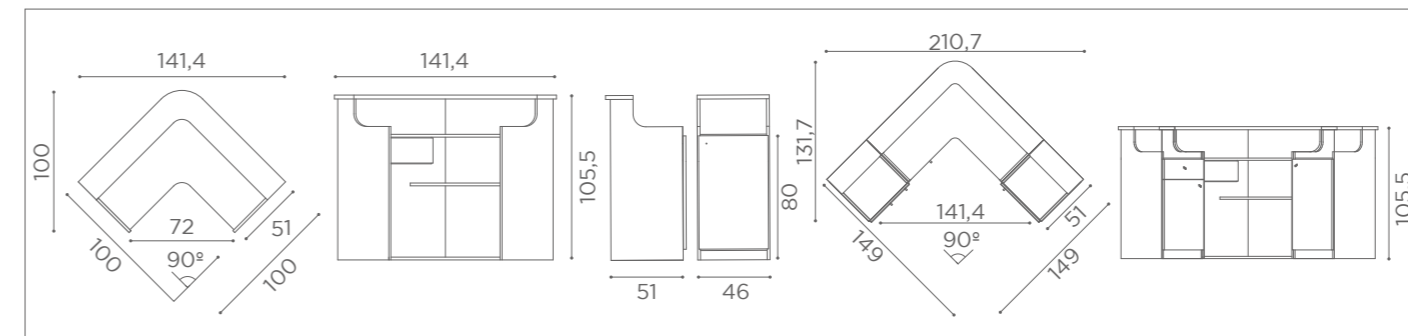

In photo:
Vintage Brown F5

DESKS
SMART

RD/260
€2.779

RD/262
€3.479

RD/264
€3.479

RD/266
€4.179

RD/266

DESKS
IMPACT