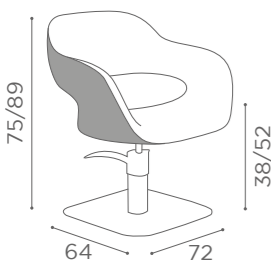

SWIVEL	PUMP WITH BRAKE		BLACK PUMP WITH BRAKE
★	SH/317-1 €719	SH/317-4 €1.119	★	SH/317-4N €1.169
R	SH/317-1/R €919	SH/317-4/R €1.219	R	SH/317-4/RN €1.269
S	SH/317-1/S €919	SH/317-4/S €1.219	S	SH/317-4/SN €1.269

COLOURS A ● B ○

In photo:
A Mango 53
B Vintage Chocolate H9