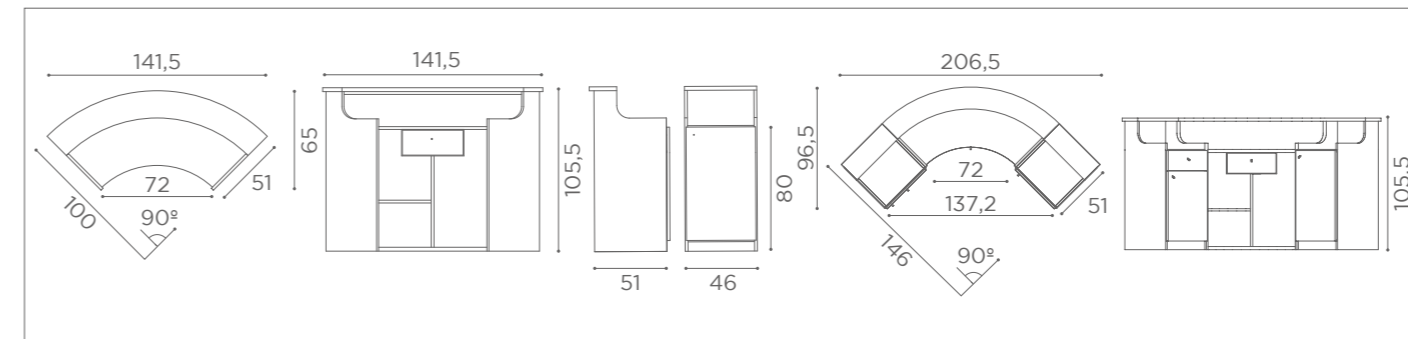

RD/256
€2.849

RD/140
€1.449

RD/142
€2.149

RD/144
€2.149

RD/146
€2.849

RD/256

DESKS
SMART

L60XW30cm
SHELF ACC/085
€299