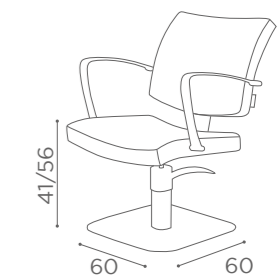

In photo:
Vintage Grey K1

CHAIRS MARGOT

	SWIVEL	PUMP WITH BRAKE		BLACK PUMP WITH BRAKE
★	CH/120-1 €779	CH/120-4 €1.179	★	CH/120-4N €1.229
R	CH/120-1/R €979	CH/120-4/R €1.279	R	CH/120-4/RN €1.329
S	CH/120-1/S €979	CH/120-4/S €1.279	S	CH/120-4/SN €1.329