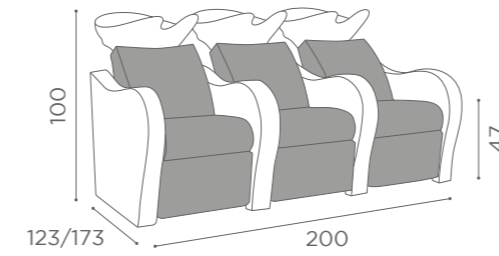

WASH UNITS LUXURY

FOR LUXURY
AND LUXURY+

/B WHITE

/N BLACK

/M MATT

In photo:
A Vintage White G3
B Vintage Blue K2

COLOURS A ● BO

COLOURS A ● BO

COLOURS A ● BO

1 SEATER

	LEG REST MASSAGE	LEG REST	
	WU/015/B €3.899	WU/016/B €2.899	WU/018/B €2.499
	WU/015/N €3.999	WU/016/N €2.999	WU/018/N €2.599
	WU/015/M €4.099	WU/016/M €3.099	WU/018/M €2.699

2 SEATER

	LEG REST MASSAGE	LEG REST	
	WU/120/B €7.499	WU/121/B €5.499	WU/128/B €4.699
	WU/120/N €7.699	WU/121/N €5.699	WU/128/N €4.899
	WU/120/M €7.899	WU/121/M €5.899	WU/128/M €5.099

3 SEATER

	LEG REST MASSAGE	LEG REST	
	WU/130/B €11.099	WU/131/B €8.099	WU/138/B €6.899
	WU/130/N €11.399	WU/131/N €8.399	WU/138/N €7.199
	WU/130/M €11.699	WU/131/M €8.699	WU/138/M €7.499

WASH UNITS LUXURY