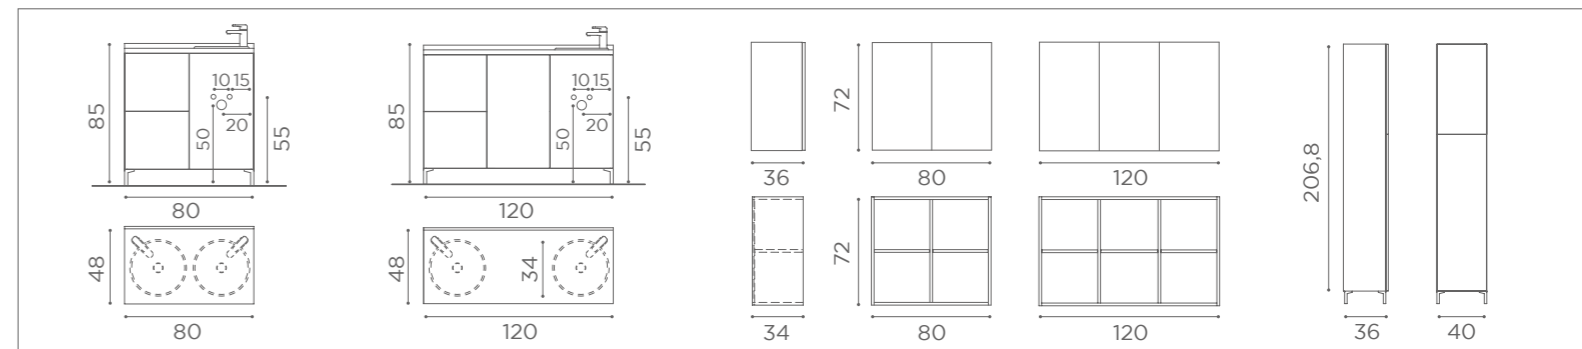

120 CM

WS/040
€1.299

WS/084
€1.689

WS/085
€1.689

WS/037
€679

WS/043
€499

WS/030 WS/031
€789

SERVICE CABINETS