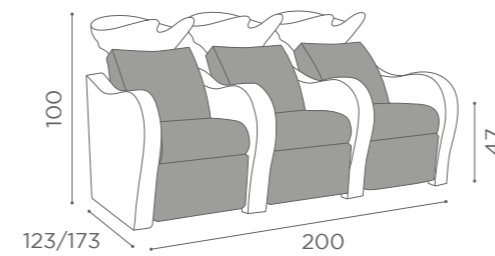

COLOURS A ● BO