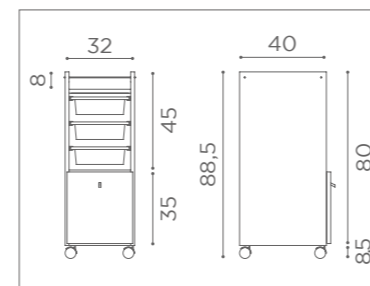

TROLLEYS

GLAM

MATERIALS

VINTAGE 01	BLACK ASH 02	CEMENT GREY 03	WHITE ASH 06

STYLE

CANNES WOOD

FRONT AVAILABLE IN THE MATERIALS

VINTAGE 01	BLACK ASH 02	CEMENT GREY 03	WHITE ASH 06

CANNES STEEL