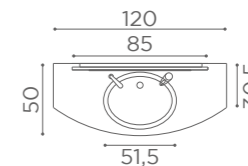

BARBER HORIZON

BARBER CLIFF

MM/041
€1.569