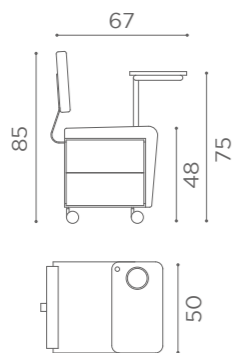

MB/C52
€659

MB/C51
€829

MB/C50
€999

In photo:
Honey L1
Strawberry Milk K4
Chocolate Milk K3

MAKEUP LAS VEGAS

MB/PL52
€1.049

MAKEUP
ELEGANCE

MB/PL70
€1.659