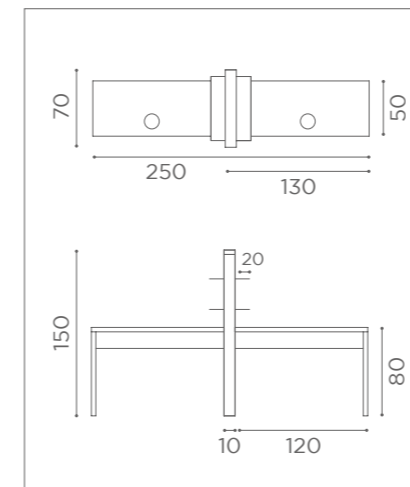

MANICURE
ALLURE

MB/MT120
€1.399

MB/MT121
EXTRACTOR
FAN 30W
€1.749

MB/MT124
EXTRACTOR
FAN 60W
€2.199

MB/MT122
€1.999

MB/MT123
EXTRACTOR
FAN 30W
€2.799

MB/MT125
EXTRACTOR
FAN 60W
€3.699

30W