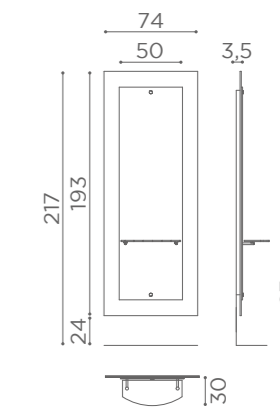

MIRRORS
FIJI

MIRRORS
LYON

SERVER