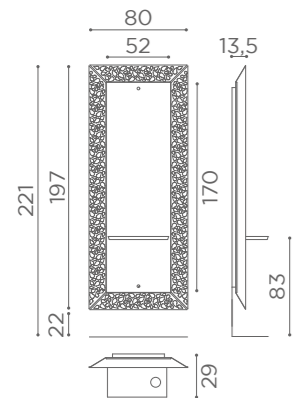

MI/450-06
€1.449