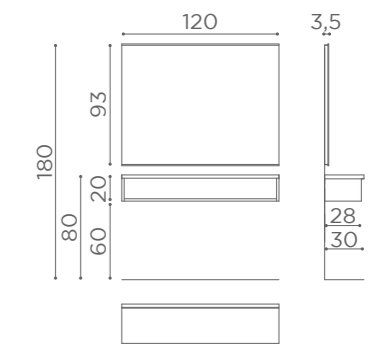

AVAILABLE
IN THE
MATERIALS