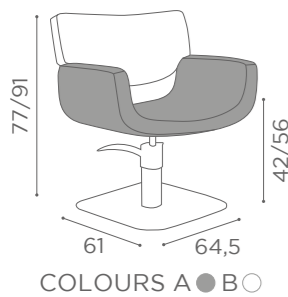

COLOURS A ● B ○

SEE PAGE 21 FOR
RECLINING VERSION

In photo:
A Vintage Black G1
B Vintage White G3

CHAIRS KITE

	SWIVEL	PUMP WITH BRAKE		BLACK PUMP WITH BRAKE
★	SH/325-1 €599	SH/325-4 €999	★	SH/325-4N €1.049
R	SH/325-1/R €799	SH/325-4/R €1.099	R	SH/325-4/RN €1.149
S	SH/325-1/S €799	SH/325-4/S €1.099	S	SH/325-4/SN €1.149

COLOURS A ● B ○

In photo:
Honey L1

CHAIRS QUADRO

	SWIVEL	PUMP WITH BRAKE		BLACK PUMP WITH BRAKE
★	SH/790-1 €679	SH/790-4 €1.079	★	SH/790-4N €1.129
R	SH/790-1/R €879	SH/790-4/R €1.179	R	SH/790-4/RN €1.229
S	SH/790-1/S €879	SH/790-4/S €1.179	S	SH/790-4/SN €1.229