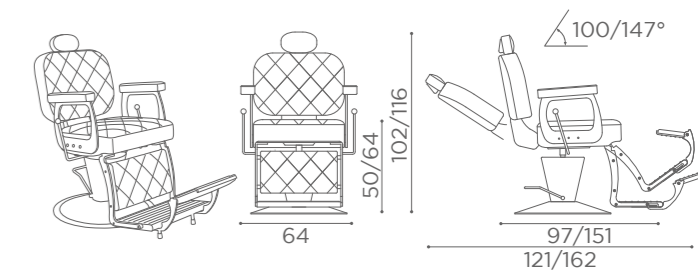

SH/268-6
€4.379

In photo:
Vintage
Wine K7

BARBER
ELITE+

SH/297-6
€4.099

SH/298-6
€4.499

BARBER
PREMIER WHITE

SH/276-6
€3.999

SH/277-6
€4.379