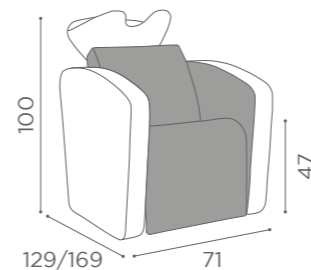

WASH UNITS SUBLIME

COLOURS A ● B ○