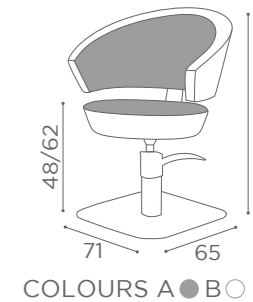

SEE PAGE 21 FOR
RECLINING VERSION

In photo:
A Vintage Blue K2
B Vintage White G3

CHAIRS FLUTE

	SWIVEL	PUMP WITH BRAKE		BLACK PUMP WITH BRAKE
★	SH/310-1 €849	SH/310-4 €1.249	★	SH/310-4N €1.299
R	SH/310-1/R €1.049	SH/310-4/R €1.349	R	SH/310-4/RN €1.399
S	SH/310-1/S €1.049	SH/310-4/S €1.349	S	SH/310-4/SN €1.399