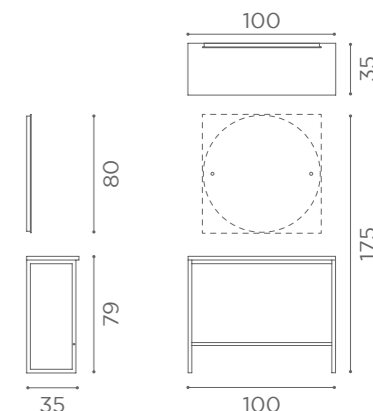

MIRRORS
LONDON

BRIDGE

AVAILABLE
IN THE
MATERIALS

MIRRORS
LONDON

AVAILABLE
IN THE
MATERIALS