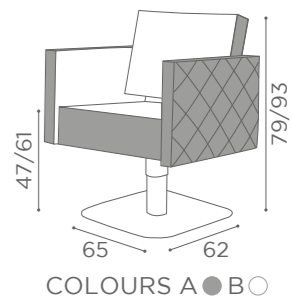

SEE PAGE 21 FOR
RECLINING VERSION

In photo:
A Vintage Brown F5
B Vintage White G3

CHAIRS SQUARE+

	SWIVEL	PUMP WITH BRAKE	BLACK PUMP WITH BRAKE
★	CH/100-1 €929	CH/100-4 €1.329	CH/100-4N €1.379
R	CH/100-1/R €1.129	CH/100-4/R €1.429	CH/100-4/RN €1.479
S	CH/100-1/S €1.129	CH/100-4/S €1.429	CH/100-4/SN €1.479