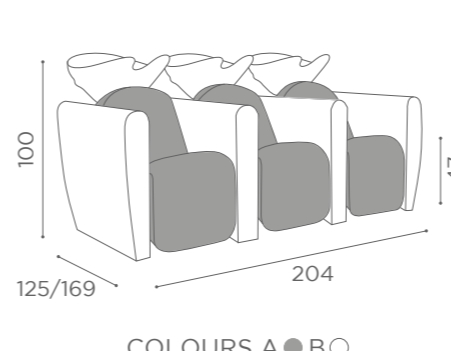

WASH UNITS LEGEND

1 SEATER

	CHAISE LONGUE MASSAGE	CHAISE LONGUE	
	WU/510/B €4.299	WU/511/B €3.699	WU/512/B €2.799
	WU/510/N €4.399	WU/511/N €3.799	WU/512/N €2.899
	WU/510/M €4.499	WU/511/M €3.899	WU/512/M €2.999