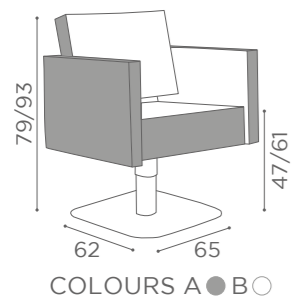

COLOURS A ● B ○

SEE PAGE 21 FOR
RECLINING VERSION

In photo:
Sage Green N6

CHAIRS SQUARE

	SWIVEL	PUMP WITH BRAKE	BLACK PUMP WITH BRAKE
★	SH/890-1 €779	SH/890-4 €1.179	SH/890-4N €1.229
R	SH/890-1/R €979	SH/890-4/R €1.279	SH/890-4/RN €1.329
S	SH/890-1/S €979	SH/890-4/S €1.279	SH/890-4/SN €1.329