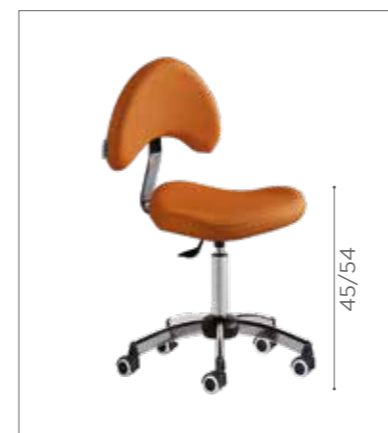

SPA

MB/C53
€689

POOL

MB/V02
€99

COATS

MB/A96
€299

ACCESSORIES STOOLS

PODO