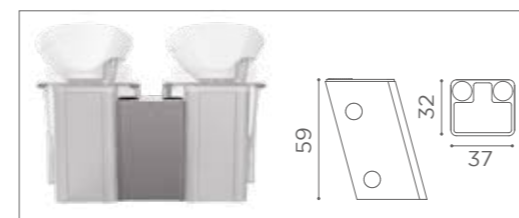

In photo:
A Vintage Black G1
B Vintage Tan G2
C Vintage 01

WASH UNITS DREAMWASH

LINK
SH/881
€329

	SH/222/B €1.629
	SH/222/N €1.729

COLOURS A ● B ○

In photo:
Chocolate Milk K3

LINK
BLACK WU/L251
SILVER WU/L252
RED WU/L253
€329