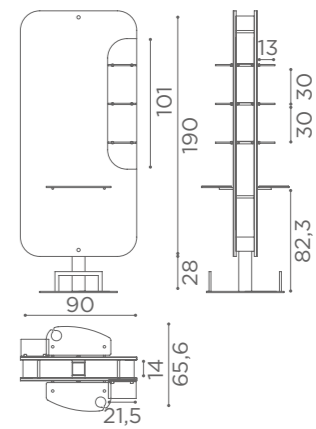

MIRRORS
NEW YORK

In photo:
Honey L1

MIRRORS
NEW YORK

In photo:
Honey L1