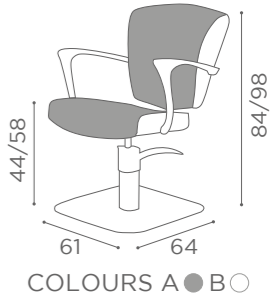

In photo:
A Champagne 10
B Gold Damask 24