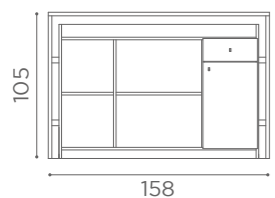

In photo:
Champagne 10