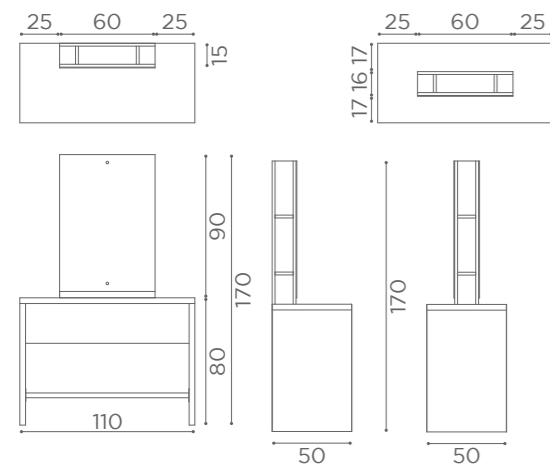

MIRRORS
BROOKLYN

MIRRORS
BROOKLYN