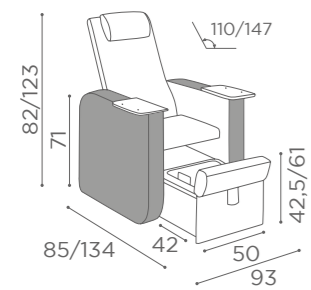

MB/PC160
€2.649

COLOURS A ○ B ●

In photo:
A Vintage White G3
B Vintage Grey K1

PODO
ATLANTIS

90°
ROTATION

	MASSAGE
MB/PC250 €2.499	MB/PC260 €3.249

MB/A95
€169

In photo:
A Cappuccino 63
B Champagne 10