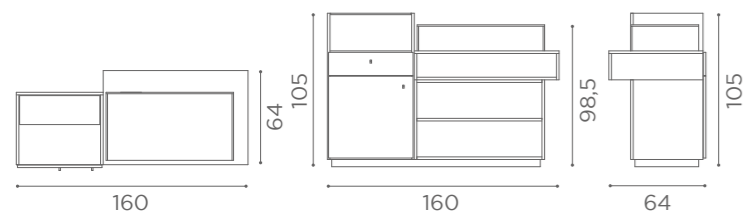

RD/247
€2.199

L60XW30cm

SHELF ACC/084
€99

RD/247

BOX AVAILABLE IN THE MATERIALS

VINTAGE 01
BLACK ASH 02
CEMENT GREY 03

WAITING AREA
ELLE

RC/121
€379