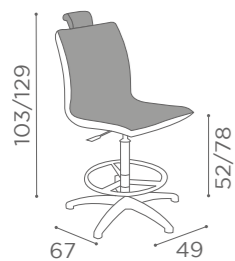

In photo:
Vintage Brown F5

CHAIRS
MARILYN

MB/P8
€499

MB/P9
€629

COLOURS A ○ B ●

In photo:
Mango 53

MANICURE
GLITTER

TRACK MB/C42
€499
See page 32