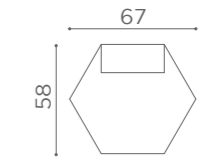

COLOURS A ● BO

In photo:
Marine L2
Gold K6