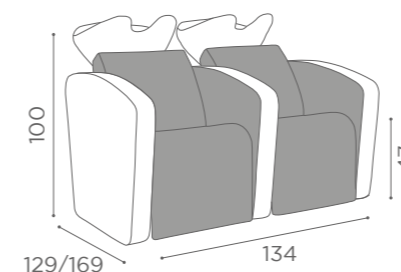

COLOURS A ● B ○