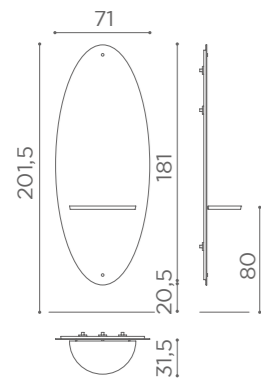

MIRRORS
MERCURY

MIRRORS
MERCURY