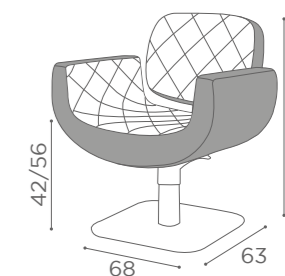

COLOURS A ● B ○

SEE PAGE 21 FOR
RECLINING VERSION

In photo:
Honey L1

CHAIRS NAOMI+

	SWIVEL	PUMP WITH BRAKE		BLACK PUMP WITH BRAKE
★	CH/170-1 €899	CH/170-4 €1.299	★	CH/170-4N €1.349
R	CH/170-1/R €1.099	CH/170-4/R €1.399	R	CH/170-4/RN €1.449
S	CH/170-1/S €1.099	CH/170-4/S €1.399	S	CH/170-4/SN €1.449