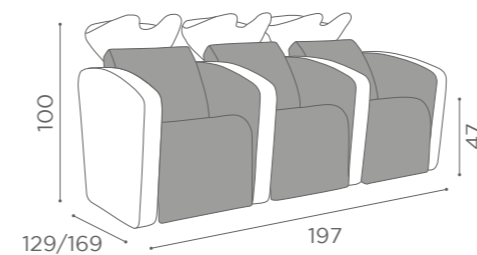

COLOURS A ● B ○

1 SEATER

	CHAISE LONGUE MASSAGE	CHAISE LONGUE	
	WU/160/B €4.699	WU/161/B €3.699	WU/162/B €2.799
	WU/160/N €4.799	WU/161/N €3.799	WU/162/N €2.899
	WU/160/M €4.899	WU/161/M €3.899	WU/162/M €2.999

2 SEATER

	CHAISE LONGUE MASSAGE	CHAISE LONGUE	
	WU/620/B €9.099	WU/621/B €7.099	WU/622/B €5.299
	WU/620/N €9.299	WU/621/N €7.299	WU/622/N €5.499
	WU/620/M €9.499	WU/621/M €7.499	WU/622/M €5.699

3 SEATER

	CHAISE LONGUE MASSAGE	CHAISE LONGUE	
	WU/630/B €13.499	WU/631/B €10.499	WU/632/B €7.799
	WU/630/N €13.799	WU/631/N €10.799	WU/632/N €8.099
	WU/630/M €14.099	WU/631/M €11.099	WU/632/M €8.399