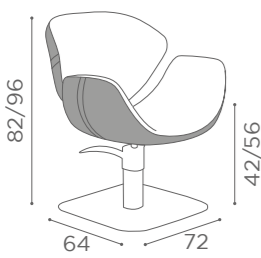

SEE PAGE 21 FOR
RECLINING VERSION

In photo:
A Marine L2
B Gold K6

CHAIRS OLIMPIA

	SWIVEL	PUMP WITH BRAKE		BLACK PUMP WITH BRAKE
★	CH/090-1 €829	CH/090-4 €1.229	★	CH/090-4N €1.279
R	CH/090-1/R €1.029	CH/090-4/R €1.329	R	CH/090-4/RN €1.379
S	CH/090-1/S €1.029	CH/090-4/S €1.329	S	CH/090-4/SN €1.379