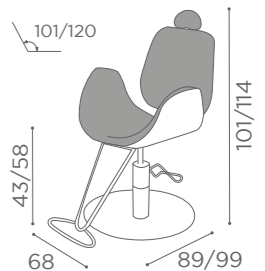

COLOURS A ○ B ●

PODO
OASIS

MB/PC200
€2.099

COLOURS A ○ B ●

In photo:
Chocolate Milk K3

CHAIRS
NATALIE

MB/P15
€1.629

COLOURS A ○ B ●