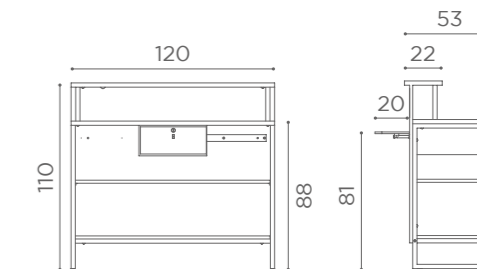

AVAILABLE IN THE MATERIALS