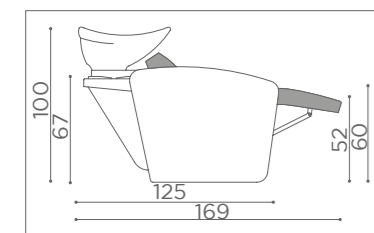

In photo:
A Milk 61
B Marine L2