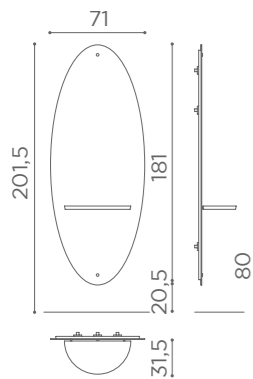

REMOTE CONTROL
FOR MULTICOLOUR
RGB LIGHTING