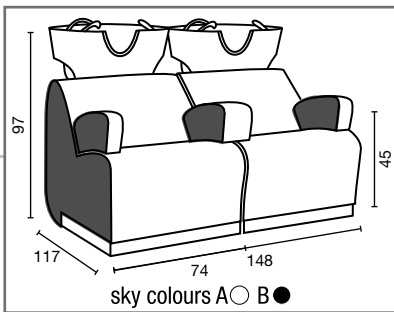

lyon/fiji/versailles/lunar  
lisboa//genova

**SCHEMA FISSAGGIO LED  
ASSEMBLY INSTRUCTIONS, LED LIGHT**

**BIADESIVO**

**DOUBLE-SIDED  
TAPE**

sofa

Salon Ambience  
100% MADE IN ITALY

**Fissaggio Pavimento  
Pavement Fixing**