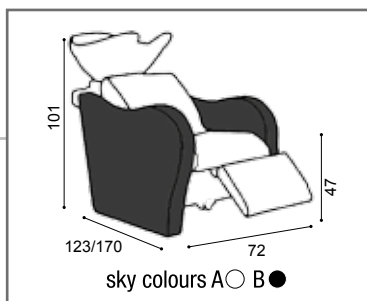

**Fissaggio Pavimento
Pavement Fixing**

**Fissaggio Muro
Wall Fixing**

- (A) Spazio di lavoro
  Work space
  36 cm per il mobile 'Service Centre'
- (B) 48 cm per il mobile 'Wall System'
  36cm for 'Service Centre' cabinet
  48cm for 'Wall System' cabinet
- (C) Misura variabile - Non meno di 50 cm
  Variable measurement - No less than 50 cm
- (D) Entrata tubo acqua calda e fredda
  Hot and cold water inlet tube
- (E) Uscita tubo acqua
  Water outlet tube
- (F) Misura dal muro
  Measurement from wall
- (G) Punto elettrico - 220V
  Electric point - 220V
- (H) Carico acqua 3/8" - Scarico ø40
  Water Inlet 3/8" - Outlet ø40